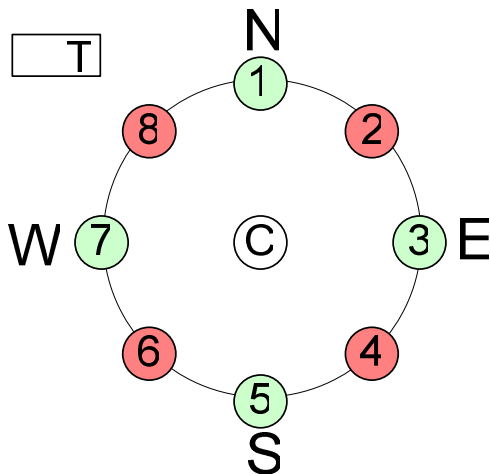

# 2007 Club Race Olympic Circle Courses

CSt - Center Start between green buoy & orange flag on start boat  
 CF - Center Finish between orange buoy & orange flag  
 TF - Tower Finish between green buoy & tower  
 #s - round mark # to starboard as an exception to port rounding

Start line is restricted until the last fleet to start clears the start line  
 Finish is restricted except during start sequence

Letter - Course

- A - triangle windward leeward windward center finish
- B - triangle center finish
- C - windward leeward windward center finish
- D - windward leeward windward leeward windward center finish
- T - triangle tower finish
- OT - triangle windward leeward tower finish

Courses may be altered by race committee per rules 32.2, 33 & 34

Note: T & OT courses (except 8) include an additional windward mark rounding.